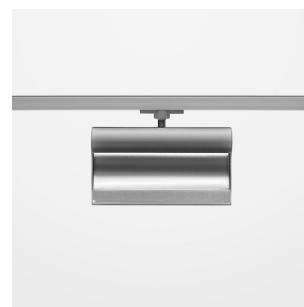

### LIGHT TECHNOLOGY

LED	SMD Line
Light colour	840
Luminous flux	2430 lm
System power	28 W
Luminaire Efficiency	87 lm/W
Reflector	WallWash

### LUMINAIRE

Rotation angle	330°
Weight	1.24 kg
Protection rating . class	IP20 . I
Luminaire colour	stratosilver

### OPTIONAL

RAL-colours, NCS-colours (powder coating or wet spraying) on inquiry, surface alloys on inquiry, honeycomb louver

Surface-mounted wallwasher with LED, rated life of the LED L80/B10 > 50000 h, colour rendering index CRI > 80, chromaticity tolerance 3 SDCM (initial), reflector with asymmetrical light distribution pattern, reflector pure aluminium 99,99% in MIRO-Silver®, end caps die-cast aluminium, powder-coated, rotation angle 330°, luminaire housing aluminium extrusion profile, stratosilver