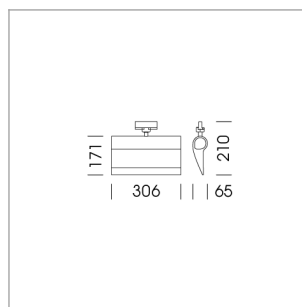

Ontero ID

Article number: 20940008

LIGHT TECHNOLOGY

LED	SMD Line
Light colour	927
Luminous flux	1810 lm
System power	28 W
Luminaire Efficiency	65 lm/W
Reflector	WallWash

LUMINAIRE

Rotation angle	330°
Weight	1.24 kg
Protection rating . class	IP20 . I
Luminaire colour	stratosilver

OPTIONAL

RAL-colours, NCS-colours (powder coating or wet spraying) on inquiry, surface alloys on inquiry, honeycomb louver

Surface-mounted wallwasher with LED, rated life of the LED L80/B10 > 50000 h, colour rendering index CRI > 90, chromaticity tolerance 3 SDCM (initial), reflector with asymmetrical light distribution pattern, reflector pure aluminium 99,99% in MIRO-Silver®, end caps die-cast aluminium, powder-coated, rotation angle 330°, luminaire housing aluminium extrusion profile, stratosilver