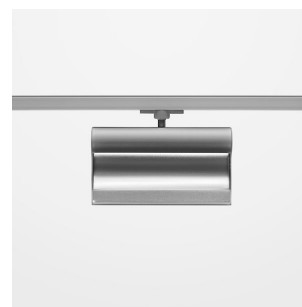

Ontero ID

Article number: 20940008

LIGHT TECHNOLOGY

LED	SMD Line
Light colour	927
Luminous flux	1810 lm
System power	28 W
Luminaire Efficiency	65 lm/W
Reflector	WallWash

LUMINAIRE

Rotation angle	330°
Weight	1.24 kg
Protection rating . class	IP20 . I
Luminaire colour	stratosilver

OPTIONAL

RAL-colours, NCS-colours (powder coating or wet spraying) on inquiry, surface alloys on inquiry, honeycomb louver

Surface-mounted wallwasher with LED, rated life of the LED L80/B10 > 50000 h, colour rendering index CRI > 90, chromaticity tolerance 3 SDCM (initial), reflector with asymmetrical light distribution pattern, reflector pure aluminium 99,99% in MIRO-Silver®, end caps die-cast aluminium, powder-coated, rotation angle 330°, luminaire housing aluminium extrusion profile, stratosilver