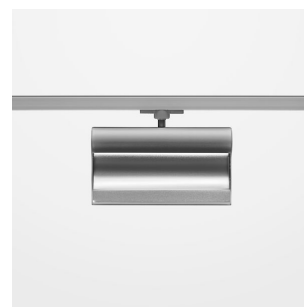

Ontero ID

Article number: 20940008

LIGHT TECHNOLOGY

LED	SMD Line
Light colour	927
Luminous flux	1810 lm
System power	28 W
Luminaire Efficiency	65 lm/W
Reflector	WallWash

LUMINAIRE

Rotation angle	330°
Weight	1.24 kg
Protection rating . class	IP20 . I
Luminaire colour	stratosilver

OPTIONAL

RAL-colours, NCS-colours (powder coating or wet spraying) on inquiry, surface alloys on inquiry, honeycomb louver

Surface-mounted wallwasher with LED, rated life of the LED L80/B10 > 50000 h, colour rendering index CRI > 90, chromaticity tolerance 3 SDCM (initial), reflector with asymmetrical light distribution pattern, reflector pure aluminium 99,99% in MIRO-Silver®, end caps die-cast aluminium, powder-coated, rotation angle 330°, luminaire housing aluminium extrusion profile, stratosilver