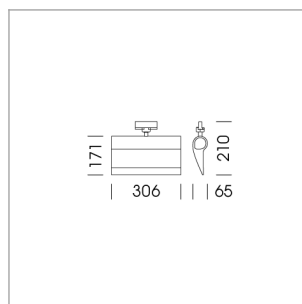

Ontero ID

Article number: 20940009

LIGHT TECHNOLOGY

| | |
|----------------------|----------|
| LED | SMD Line |
| Light colour | 830 |
| Luminous flux | 2350 lm |
| System power | 28 W |
| Luminaire Efficiency | 84 lm/W |
| Reflector | WallWash |

LUMINAIRE

| | |
|---------------------------|-------------|
| Rotation angle | 330° |
| Weight | 1.24 kg |
| Protection rating . class | IP20 . I |
| Luminaire colour | stratowhite |

OPTIONAL

RAL-colours, NCS-colours (powder coating or wet spraying) on inquiry, surface alloys on inquiry, honeycomb louver

Surface-mounted wallwasher with LED, rated life of the LED L80/B10 > 50000 h, colour rendering index CRI > 80, chromaticity tolerance 3 SDCM (initial), reflector with asymmetrical light distribution pattern, reflector pure aluminium 99,99% in MIRO-Silver®, end caps die-cast aluminium, powder-coated, rotation angle 330°, luminaire housing aluminium extrusion profile, stratowhite