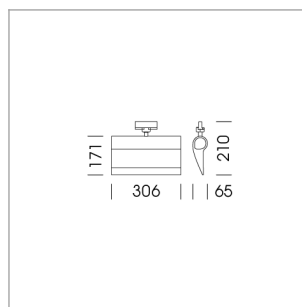

### LIGHT TECHNOLOGY

LED	SMD line
Light colour	835
Luminous flux	2390 lm
System power	28 W
Luminaire Efficiency	85 lm/W
Reflector	WallWash

### LUMINAIRE

Rotation angle	330°
Weight	1.24 kg
Protection rating . class	IP20 . I
Luminaire colour	stratowhite

### OPTIONAL

RAL-colours, NCS-colours (powder coating or wet spraying) on inquiry, surface alloys on inquiry, honeycomb louver

Surface-mounted wallwasher with LED, rated life of the LED L80/B10 > 50000 h, colour rendering index CRI > 80, chromaticity tolerance 3 SDCM (initial), reflector with asymmetrical light distribution pattern, reflector pure aluminium 99,99% in MIRO-Silver®, end caps die-cast aluminium, powder-coated, rotation angle 330°, luminaire housing aluminium extrusion profile, stratowhite