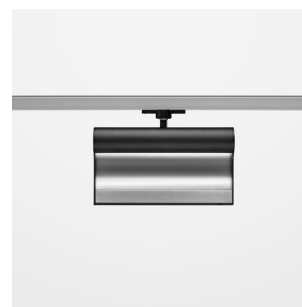

### LIGHT TECHNOLOGY

LED	SMD Line
Light colour	830
Luminous flux	3370 lm
System power	44 W
Luminaire Efficiency	76 lm/W
Reflector	WallWash
Beam angle	

### LUMINAIRE

Rotation angle	330°
Weight	1.24 kg
Protection rating . class	IP20 . I
Luminaire colour	stratoblack

### OPTIONAL

RAL-colours, NCS-colours (powder coating or wet spraying) on inquiry, surface alloys on inquiry, honeycomb louver

Surface-mounted wallwasher with LED, rated life of the LED L80/B10 > 50000 h, colour rendering index CRI > 80, chromaticity tolerance 3 SDCM (initial), reflector with asymmetrical light distribution pattern, reflector pure aluminium 99,99% in MIRO-Silver®, end caps die-cast aluminium, powder-coated, rotation angle 330°, luminaire housing aluminium extrusion profile, stratoblack