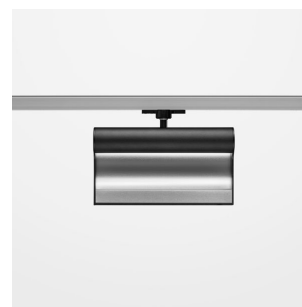

Ontero ID

Article number: 20950002

LIGHT TECHNOLOGY

LED	SMD line
Light colour	835
Luminous flux	3420 lm
System power	44 W
Luminaire Efficiency	77 lm/W
Reflector	WallWash
Beam angle	

LUMINAIRE

Rotation angle	330°
Weight	1.24 kg
Protection rating . class	IP20 . I
Luminaire colour	stratoblack

OPTIONAL

RAL-colours, NCS-colours (powder coating or wet spraying) on inquiry, surface alloys on inquiry, honeycomb louver

Surface-mounted wallwasher with LED, rated life of the LED L80/B10 > 50000 h, colour rendering index CRI > 80, chromaticity tolerance 3 SDCM (initial), reflector with asymmetrical light distribution pattern, reflector pure aluminium 99,99% in MIRO-Silver®, end caps die-cast aluminium, powder-coated, rotation angle 330°, luminaire housing aluminium extrusion profile, stratoblack