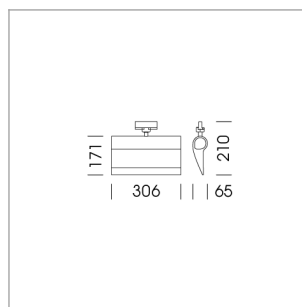

Ontero ID

Article number: 20950002

LIGHT TECHNOLOGY

LED	SMD line
Light colour	835
Luminous flux	3420 lm
System power	44 W
Luminaire Efficiency	77 lm/W
Reflector	WallWash
Beam angle	

LUMINAIRE

Rotation angle	330°
Weight	1.24 kg
Protection rating . class	IP20 . I
Luminaire colour	stratoblack

OPTIONAL

RAL-colours, NCS-colours (powder coating or wet spraying) on inquiry, surface alloys on inquiry, honeycomb louver

Surface-mounted wallwasher with LED, rated life of the LED L80/B10 > 50000 h, colour rendering index CRI > 80, chromaticity tolerance 3 SDCM (initial), reflector with asymmetrical light distribution pattern, reflector pure aluminium 99,99% in MIRO-Silver®, end caps die-cast aluminium, powder-coated, rotation angle 330°, luminaire housing aluminium extrusion profile, stratoblack