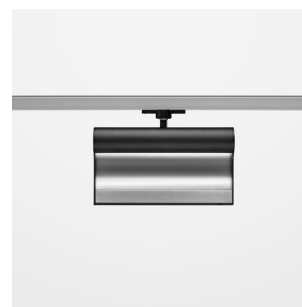

Ontero ID

Article number: 20950003

LIGHT TECHNOLOGY

LED	SMD Line
Light colour	840
Luminous flux	3480 lm
System power	44 W
Luminaire Efficiency	79 lm/W
Reflector	WallWash
Beam angle	

LUMINAIRE

Rotation angle	330°
Weight	1.24 kg
Protection rating . class	IP20 . I
Luminaire colour	stratoblack

OPTIONAL

RAL-colours, NCS-colours (powder coating or wet spraying) on inquiry, surface alloys on inquiry, honeycomb louver

Surface-mounted wallwasher with LED, rated life of the LED L80/B10 > 50000 h, colour rendering index CRI > 80, chromaticity tolerance 3 SDCM (initial), reflector with asymmetrical light distribution pattern, reflector pure aluminium 99,99% in MIRO-Silver®, end caps die-cast aluminium, powder-coated, rotation angle 330°, luminaire housing aluminium extrusion profile, stratoblack