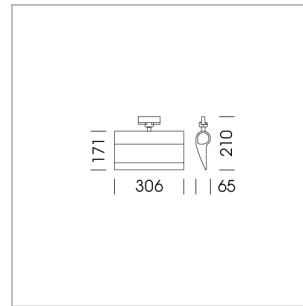

Ontero ID

Article number: 20950004

LIGHT TECHNOLOGY

LED	SMD Line
Light colour	927
Luminous flux	2590 lm
System power	44 W
Luminaire Efficiency	59 lm/W
Reflector	WallWash
Beam angle	

LUMINAIRE

Rotation angle	330°
Weight	1.24 kg
Protection rating . class	IP20 . I
Luminaire colour	stratoblack

OPTIONAL

RAL-colours, NCS-colours (powder coating or wet spraying) on inquiry, surface alloys on inquiry, honeycomb louver

Surface-mounted wallwasher with LED, rated life of the LED L80/B10 > 50000 h, colour rendering index CRI > 90, chromaticity tolerance 3 SDCM (initial), reflector with asymmetrical light distribution pattern, reflector pure aluminium 99,99% in MIRO-Silver®, end caps die-cast aluminium, powder-coated, rotation angle 330°, luminaire housing aluminium extrusion profile, stratoblack