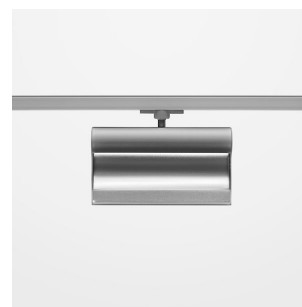

Ontero ID

Article number: 20950005

LIGHT TECHNOLOGY

LED	SMD Line
Light colour	830
Luminous flux	3370 lm
System power	44 W
Luminaire Efficiency	76 lm/W
Reflector	WallWash
Beam angle	

LUMINAIRE

Rotation angle	330°
Weight	1.24 kg
Protection rating . class	IP20 . I
Luminaire colour	stratosilver

OPTIONAL

RAL-colours, NCS-colours (powder coating or wet spraying) on inquiry, surface alloys on inquiry, honeycomb louver

Surface-mounted wallwasher with LED, rated life of the LED L80/B10 > 50000 h, colour rendering index CRI > 80, chromaticity tolerance 3 SDCM (initial), reflector with asymmetrical light distribution pattern, reflector pure aluminium 99,99% in MIRO-Silver®, end caps die-cast aluminium, powder-coated, rotation angle 330°, luminaire housing aluminium extrusion profile, stratosilver