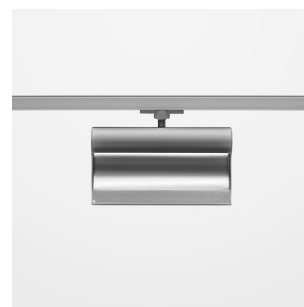

Ontero ID

Article number: 20950007

LIGHT TECHNOLOGY

LED	SMD Line
Light colour	840
Luminous flux	3480 lm
System power	44 W
Luminaire Efficiency	79 lm/W
Reflector	WallWash
Beam angle	

LUMINAIRE

Rotation angle	330°
Weight	1.24 kg
Protection rating . class	IP20 . I
Luminaire colour	stratosilver

OPTIONAL

RAL-colours, NCS-colours (powder coating or wet spraying) on inquiry, surface alloys on inquiry, honeycomb louver

Surface-mounted wallwasher with LED, rated life of the LED L80/B10 > 50000 h, colour rendering index CRI > 80, chromaticity tolerance 3 SDCM (initial), reflector with asymmetrical light distribution pattern, reflector pure aluminium 99,99% in MIRO-Silver®, end caps die-cast aluminium, powder-coated, rotation angle 330°, luminaire housing aluminium extrusion profile, stratosilver