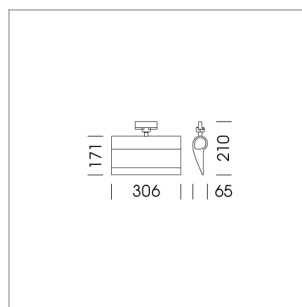

Ontero ID

Article number: 20950009

LIGHT TECHNOLOGY

LED	SMD Line
Light colour	830
Luminous flux	3370 lm
System power	44 W
Luminaire Efficiency	76 lm/W
Reflector	WallWash
Beam angle	

LUMINAIRE

Rotation angle	330°
Weight	1.24 kg
Protection rating . class	IP20 . I
Luminaire colour	stratowhite

OPTIONAL

RAL-colours, NCS-colours (powder coating or wet spraying) on inquiry, surface alloys on inquiry, honeycomb louver

Surface-mounted wallwasher with LED, rated life of the LED L80/B10 > 50000 h, colour rendering index CRI > 80, chromaticity tolerance 3 SDCM (initial), reflector with asymmetrical light distribution pattern, reflector pure aluminium 99,99% in MIRO-Silver®, end caps die-cast aluminium, powder-coated, rotation angle 330°, luminaire housing aluminium extrusion profile, stratowhite