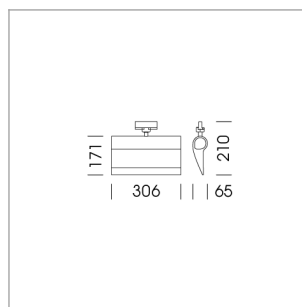

### LIGHT TECHNOLOGY

LED	SMD Line
Light colour	840
Luminous flux	3480 lm
System power	44 W
Luminaire Efficiency	79 lm/W
Reflector	WallWash
Beam angle	

### LUMINAIRE

Rotation angle	330°
Weight	1.24 kg
Protection rating . class	IP20 . I
Luminaire colour	stratowhite

### OPTIONAL

RAL-colours, NCS-colours (powder coating or wet spraying) on inquiry, surface alloys on inquiry, honeycomb louver

Surface-mounted wallwasher with LED, rated life of the LED L80/B10 > 50000 h, colour rendering index CRI > 80, chromaticity tolerance 3 SDCM (initial), reflector with asymmetrical light distribution pattern, reflector pure aluminium 99,99% in MIRO-Silver®, end caps die-cast aluminium, powder-coated, rotation angle 330°, luminaire housing aluminium extrusion profile, stratowhite