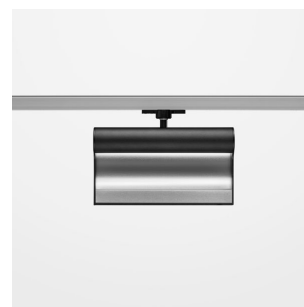

Ontero ID

Article number: 20960001

LIGHT TECHNOLOGY

LED	SMD Line
Light colour	830
Luminous flux	2350 lm
System power	28 W
Luminaire Efficiency	84 lm/W
Reflector	WallWash
Beam angle	

LUMINAIRE

Rotation angle	330°
Weight	1.24 kg
Protection rating . class	IP20 . I
Luminaire colour	stratoblack

OPTIONAL

RAL-colours, NCS-colours (powder coating or wet spraying) on inquiry, surface alloys on inquiry, honeycomb louver

Surface-mounted wallwasher with LED, rated life of the LED L80/B10 > 50000 h, colour rendering index CRI > 80, chromaticity tolerance 3 SDCM (initial), reflector with asymmetrical light distribution pattern, reflector pure aluminium 99,99% in MIRO-Silver®, end caps die-cast aluminium, powder-coated, rotation angle 330°, luminaire housing aluminium extrusion profile, stratoblack