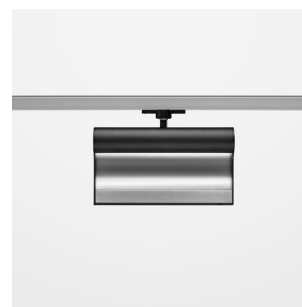

### LIGHT TECHNOLOGY

LED	SMD line
Light colour	835
Luminous flux	2390 lm
System power	28 W
Luminaire Efficiency	85 lm/W
Reflector	WallWash
Beam angle	

### LUMINAIRE

Rotation angle	330°
Weight	1.24 kg
Protection rating . class	IP20 . I
Luminaire colour	stratoblack

### OPTIONAL

RAL-colours, NCS-colours (powder coating or wet spraying) on inquiry, surface alloys on inquiry, honeycomb louver

Surface-mounted wallwasher with LED, rated life of the LED L80/B10 > 50000 h, colour rendering index CRI > 80, chromaticity tolerance 3 SDCM (initial), reflector with asymmetrical light distribution pattern, reflector pure aluminium 99,99% in MIRO-Silver®, end caps die-cast aluminium, powder-coated, rotation angle 330°, luminaire housing aluminium extrusion profile, stratoblack