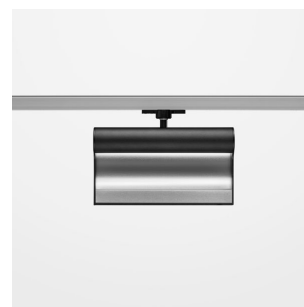

Ontero ID

Article number: 20960003

LIGHT TECHNOLOGY

LED	SMD Line
Light colour	840
Luminous flux	2430 lm
System power	28 W
Luminaire Efficiency	87 lm/W
Reflector	WallWash
Beam angle	

LUMINAIRE

Rotation angle	330°
Weight	1.24 kg
Protection rating . class	IP20 . I
Luminaire colour	stratoblack

OPTIONAL

RAL-colours, NCS-colours (powder coating or wet spraying) on inquiry, surface alloys on inquiry, honeycomb louver

Surface-mounted wallwasher with LED, rated life of the LED L80/B10 > 50000 h, colour rendering index CRI > 80, chromaticity tolerance 3 SDCM (initial), reflector with asymmetrical light distribution pattern, reflector pure aluminium 99,99% in MIRO-Silver®, end caps die-cast aluminium, powder-coated, rotation angle 330°, luminaire housing aluminium extrusion profile, stratoblack