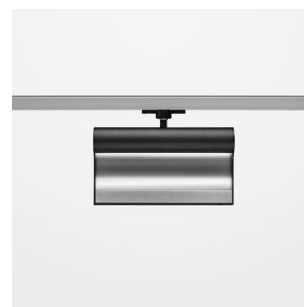

### LIGHT TECHNOLOGY

LED	SMD Line
Light colour	927
Luminous flux	1810 lm
System power	28 W
Luminaire Efficiency	65 lm/W
Reflector	WallWash
Beam angle	

### LUMINAIRE

Rotation angle	330°
Weight	1.24 kg
Protection rating . class	IP20 . I
Luminaire colour	stratoblack

### OPTIONAL

RAL-colours, NCS-colours (powder coating or wet spraying) on inquiry, surface alloys on inquiry, honeycomb louver

Surface-mounted wallwasher with LED, rated life of the LED L80/B10 > 50000 h, colour rendering index CRI > 90, chromaticity tolerance 3 SDCM (initial), reflector with asymmetrical light distribution pattern, reflector pure aluminium 99,99% in MIRO-Silver®, end caps die-cast aluminium, powder-coated, rotation angle 330°, luminaire housing aluminium extrusion profile, stratoblack