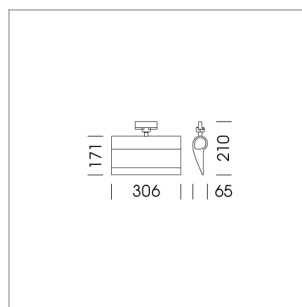

### LIGHT TECHNOLOGY

LED	SMD Line
Light colour	927
Luminous flux	1810 lm
System power	28 W
Luminaire Efficiency	65 lm/W
Reflector	WallWash
Beam angle	

### LUMINAIRE

Rotation angle	330°
Weight	1.24 kg
Protection rating . class	IP20 . I
Luminaire colour	stratoblack

### OPTIONAL

RAL-colours, NCS-colours (powder coating or wet spraying) on inquiry, surface alloys on inquiry, honeycomb louver

Surface-mounted wallwasher with LED, rated life of the LED L80/B10 > 50000 h, colour rendering index CRI > 90, chromaticity tolerance 3 SDCM (initial), reflector with asymmetrical light distribution pattern, reflector pure aluminium 99,99% in MIRO-Silver®, end caps die-cast aluminium, powder-coated, rotation angle 330°, luminaire housing aluminium extrusion profile, stratoblack