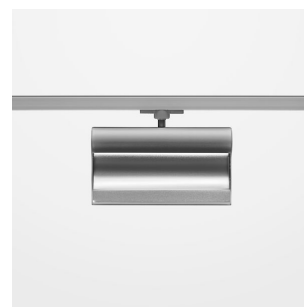

Ontero ID

Article number: 20960005

LIGHT TECHNOLOGY

LED	SMD Line
Light colour	830
Luminous flux	2350 lm
System power	28 W
Luminaire Efficiency	84 lm/W
Reflector	WallWash
Beam angle	

LUMINAIRE

Rotation angle	330°
Weight	1.24 kg
Protection rating . class	IP20 . I
Luminaire colour	stratosilver

OPCJA

RAL-colours, NCS-colours (powder coating or wet spraying) on inquiry, surface alloys on inquiry, honeycomb louver

Surface-mounted wallwasher with LED, rated life of the LED L80/B10 > 50000 h, colour rendering index CRI > 80, chromaticity tolerance 3 SDCM (initial), reflector with asymmetrical light distribution pattern, reflector pure aluminium 99,99% in MIRO-Silver®, end caps die-cast aluminium, powder-coated, rotation angle 330°, luminaire housing aluminium extrusion profile, stratosilver