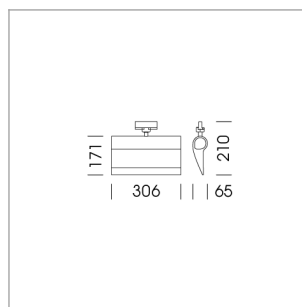

Ontero ID

Article number: 20960005

LIGHT TECHNOLOGY

LED	SMD Line
Light colour	830
Luminous flux	2350 lm
System power	28 W
Luminaire Efficiency	84 lm/W
Reflector	WallWash
Beam angle	

LUMINAIRE

Rotation angle	330°
Weight	1.24 kg
Protection rating . class	IP20 . I
Luminaire colour	stratosilver

OPCJA

RAL-colours, NCS-colours (powder coating or wet spraying) on inquiry, surface alloys on inquiry, honeycomb louver

Surface-mounted wallwasher with LED, rated life of the LED L80/B10 > 50000 h, colour rendering index CRI > 80, chromaticity tolerance 3 SDCM (initial), reflector with asymmetrical light distribution pattern, reflector pure aluminium 99,99% in MIRO-Silver®, end caps die-cast aluminium, powder-coated, rotation angle 330°, luminaire housing aluminium extrusion profile, stratosilver