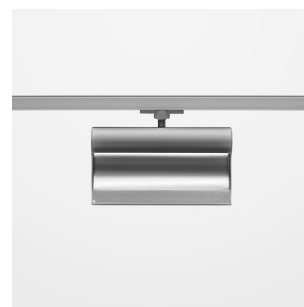

### LIGHT TECHNOLOGY

LED	SMD line
Light colour	835
Luminous flux	2390 lm
System power	28 W
Luminaire Efficiency	85 lm/W
Reflector	WallWash
Beam angle	

### LUMINAIRE

Rotation angle	330°
Weight	1.24 kg
Protection rating . class	IP20 . I
Luminaire colour	stratosilver

### OPTIONAL

RAL-colours, NCS-colours (powder coating or wet spraying) on inquiry, surface alloys on inquiry, honeycomb louver

Surface-mounted wallwasher with LED, rated life of the LED L80/B10 > 50000 h, colour rendering index CRI > 80, chromaticity tolerance 3 SDCM (initial), reflector with asymmetrical light distribution pattern, reflector pure aluminium 99,99% in MIRO-Silver®, end caps die-cast aluminium, powder-coated, rotation angle 330°, luminaire housing aluminium extrusion profile, stratosilver