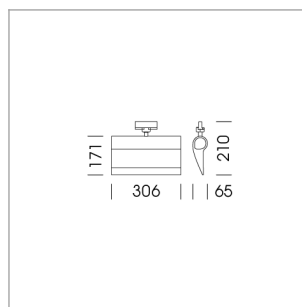

Ontero ID

Article number: 20960012

LIGHT TECHNOLOGY

LED	SMD Line
Light colour	927
Luminous flux	1810 lm
System power	28 W
Luminaire Efficiency	65 lm/W
Reflector	WallWash
Beam angle	

LUMINAIRE

Rotation angle	330°
Weight	1.24 kg
Protection rating . class	IP20 . I
Luminaire colour	stratowhite

OPTIONAL

RAL-colours, NCS-colours (powder coating or wet spraying) on inquiry, surface alloys on inquiry, honeycomb louver

Surface-mounted wallwasher with LED, rated life of the LED L80/B10 > 50000 h, colour rendering index CRI > 90, chromaticity tolerance 3 SDCM (initial), reflector with asymmetrical light distribution pattern, reflector pure aluminium 99,99% in MIRO-Silver®, end caps die-cast aluminium, powder-coated, rotation angle 330°, luminaire housing aluminium extrusion profile, stratowhite