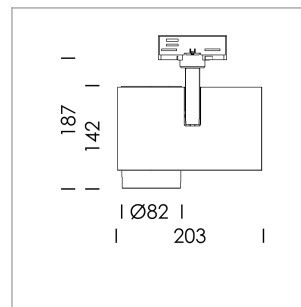

Ontero ID

Article number: 20620008

LIGHT TECHNOLOGY

| | |
|----------------------|--------------|
| LED | COB |
| Light colour | Fish-Seafood |
| Luminous flux | 1120 lm |
| System power | 15 W |
| Luminaire Efficiency | 71 lm/W |
| Reflector | Spot |
| Beam angle | 20° |

LUMINAIRE

| | |
|---------------------------|-------------|
| Rotation angle | 330° |
| Swivel angle | 90° |
| Weight | 1.3 kg |
| Protection rating . class | IP 20 . I |
| Luminaire colour | stratoblack |

OPTIONAL

RAL-colours, NCS-colours (powder coating or wet spraying) on inquiry, surface alloys on inquiry, honeycomb louver

Surface-mounted luminaire with LED, rated life of the LED L80/B10 > 50000 h, chromaticity tolerance 2 SDCM (initial), LED hybrid technology, 3D silicone lens to reduce the proportion of scattered light, reflector with circular light distribution pattern, reflector pure aluminium 99,99% in MIRO-Silver®, segmented and faceted, exchangeable reflector unit in high-sheen black plastic, with glass cover, rotation angle 330°, swivel angle 90°, luminaire housing die-cast aluminium, powder-coated, stratoblack

| | | |
|-------|-------|-------------|
| 1.0 m | 0.34 | 6814.8 |
| 2.0 m | 0.68 | 1703.7 |
| 3.0 m | 1.02 | 757.2 |
| 4.0 m | 1.36 | 425.9 |
| 5.0 m | 1.70 | 272.6 |
| | Ø (m) | E0(0°) [lx] |