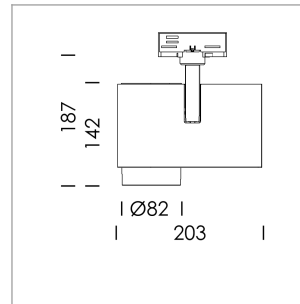

### LIGHT TECHNOLOGY

LED	COB
Light colour	GoldenBread
Luminous flux	1640 lm
System power	15 W
Luminaire Efficiency	109 lm/W
Reflector	Spot
Beam angle	20°

### LUMINAIRE

Rotation angle	330°
Swivel angle	90°
Weight	1.3 kg
Protection rating . class	IP 20 . I
Luminaire colour	stratoblack

### OPTIONAL

RAL-colours, NCS-colours (powder coating or wet spraying) on inquiry, surface alloys on inquiry, honeycomb louver

Surface-mounted luminaire with LED, rated life of the LED L80/B10 > 50000 h, chromaticity tolerance 3 SDCM (initial), LED hybrid technology, 3D silicone lens to reduce the proportion of scattered light, reflector with circular light distribution pattern, reflector pure aluminium 99,99% in MIRO-Silver®, segmented and faceted, exchangeable reflector unit in high-sheen black plastic, with glass cover, rotation angle 330°, swivel angle 90°, luminaire housing die-cast aluminium, powder-coated, stratoblack