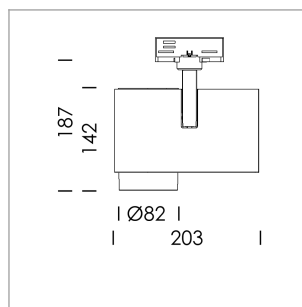

Ontero ID

Article number: 20620023

LIGHT TECHNOLOGY

LED	COB
Light colour	SpecialMeat
Luminous flux	950 lm
System power	15 W
Luminaire Efficiency	60 lm/W
Reflector	Spot
Beam angle	20°

LUMINAIRE

Rotation angle	330°
Swivel angle	90°
Weight	1.3 kg
Protection rating . class	IP 20 . I
Luminaire colour	stratosilver

OPTIONAL

RAL-colours, NCS-colours (powder coating or wet spraying) on inquiry, surface alloys on inquiry, honeycomb louver

Surface-mounted luminaire with LED, rated life of the LED L80/B10 > 50000 h, chromaticity tolerance 2 SDCM (initial), LED hybrid technology, 3D silicone lens to reduce the proportion of scattered light, reflector with circular light distribution pattern, reflector pure aluminium 99,99% in MIRO-Silver®, segmented and faceted, exchangeable reflector unit in high-sheen black plastic, with glass cover, rotation angle 330°, swivel angle 90°, luminaire housing die-cast aluminium, powder-coated, stratosilver

Multiadapter black, inclusive driver unit: 220-240 V~ / 50-60 Hz, max. 34 luminaires per circuit (B16A fuse)

Note: All data are typical values. System features may change with product improvements due to technical advances. Errors excepted.