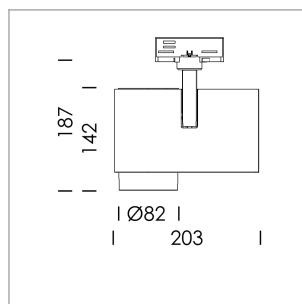

Ontero ID

Article number: 20620047

LIGHT TECHNOLOGY

LED	COB
Light colour	SpecialMeat
Luminous flux	1350 lm
System power	23 W
Luminaire Efficiency	58 lm/W
Reflector	Spot
Beam angle	20°

LUMINAIRE

Rotation angle	330°
Swivel angle	90°
Weight	1.3 kg
Protection rating . class	IP 20 . I
Luminaire colour	stratoblack

OPTIONAL

RAL-colours, NCS-colours (powder coating or wet spraying) on inquiry, surface alloys on inquiry, honeycomb louver

Surface-mounted luminaire with LED, rated life of the LED L80/B10 > 50000 h, chromaticity tolerance 2 SDCM (initial), LED hybrid technology, 3D silicone lens to reduce the proportion of scattered light, reflector with circular light distribution pattern, reflector pure aluminium 99,99% in MIRO-Silver®, segmented and faceted, exchangeable reflector unit in high-sheen black plastic, with glass cover, rotation angle 330°, swivel angle 90°, luminaire housing die-cast aluminium, powder-coated, stratoblack

Multiadapter black, inclusive driver unit: 220-240 V~ / 50-60 Hz, max. 34 luminaires per circuit (B16A fuse)

Note: All data are typical values. System features may change with product improvements due to technical advances. Errors excepted.