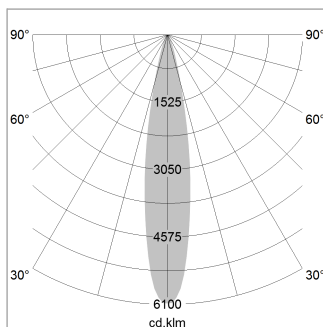

Ontero ID

Article number: 20620056

LIGHT TECHNOLOGY

LED	COB
Light colour	Fish-Seafood
Luminous flux	1590 lm
System power	23 W
Luminaire Efficiency	68 lm/W
Reflector	Spot
Beam angle	20°

LUMINAIRE

Rotation angle	330°
Swivel angle	90°
Weight	1.3 kg
Protection rating . class	IP 20 . I
Luminaire colour	stratosilver

OPTIONAL

RAL-colours, NCS-colours (powder coating or wet spraying) on inquiry, surface alloys on inquiry, honeycomb louver

Surface-mounted luminaire with LED, rated life of the LED L80/B10 > 50000 h, chromaticity tolerance 2 SDCM (initial), LED hybrid technology, 3D silicone lens to reduce the proportion of scattered light, reflector with circular light distribution pattern, reflector pure aluminium 99,99% in MIRO-Silver®, segmented and faceted, exchangeable reflector unit in high-sheen black plastic, with glass cover, rotation angle 330°, swivel angle 90°, luminaire housing die-cast aluminium, powder-coated, stratosilver

1.0 m	0.34	9674.5
2.0 m	0.68	2418.6
3.0 m	1.02	1074.9
4.0 m	1.36	604.7
5.0 m	1.70	387.0
	Ø (m)	E0(0°) [lx]