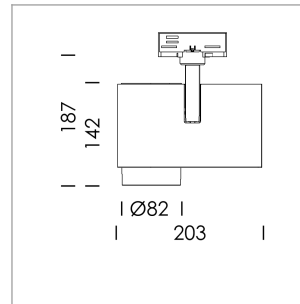

Ontero ID

Article number: 20620056

LIGHT TECHNOLOGY

LED	COB
Light colour	Fish-Seafood
Luminous flux	1590 lm
System power	23 W
Luminaire Efficiency	68 lm/W
Reflector	Spot
Beam angle	20°

LUMINAIRE

Rotation angle	330°
Swivel angle	90°
Weight	1.3 kg
Protection rating . class	IP 20 . I
Luminaire colour	stratosilver

OPTIONAL

RAL-colours, NCS-colours (powder coating or wet spraying) on inquiry, surface alloys on inquiry, honeycomb louver

Surface-mounted luminaire with LED, rated life of the LED L80/B10 > 50000 h, chromaticity tolerance 2 SDCM (initial), LED hybrid technology, 3D silicone lens to reduce the proportion of scattered light, reflector with circular light distribution pattern, reflector pure aluminium 99,99% in MIRO-Silver®, segmented and faceted, exchangeable reflector unit in high-sheen black plastic, with glass cover, rotation angle 330°, swivel angle 90°, luminaire housing die-cast aluminium, powder-coated, stratosilver

1.0 m	0.34	9674.5
2.0 m	0.68	2418.6
3.0 m	1.02	1074.9
4.0 m	1.36	604.7
5.0 m	1.70	387.0
	Ø (m)	E0(0°) [lx]