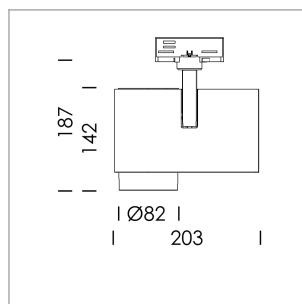

Ontero ID

Article number: 20620070

LIGHT TECHNOLOGY

LED	COB
Light colour	GoldenBread
Luminous flux	2350 lm
System power	23 W
Luminaire Efficiency	102 lm/W
Reflector	Spot
Beam angle	20°

LUMINAIRE

Rotation angle	330°
Swivel angle	90°
Weight	1.3 kg
Protection rating . class	IP 20 . I
Luminaire colour	stratowhite

OPTIONAL

RAL-colours, NCS-colours (powder coating or wet spraying) on inquiry, surface alloys on inquiry, honeycomb louver

Surface-mounted luminaire with LED, rated life of the LED L80/B10 > 50000 h, chromaticity tolerance 3 SDCM (initial), LED hybrid technology, 3D silicone lens to reduce the proportion of scattered light, reflector with circular light distribution pattern, reflector pure aluminium 99,99% in MIRO-Silver®, segmented and faceted, exchangeable reflector unit in high-sheen black plastic, with glass cover, rotation angle 330°, swivel angle 90°, luminaire housing die-cast aluminium, powder-coated, stratowhite

1.0 m	0.34	14298.8
2.0 m	0.68	3574.7
3.0 m	1.02	1588.8
4.0 m	1.36	893.7
5.0 m	1.70	572.0
	Ø (m)	E0(0°) [lx]