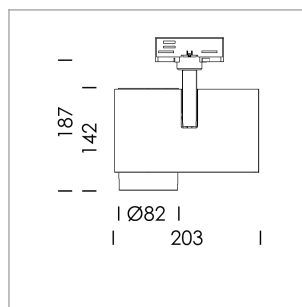

Ontero ID

Article number: 20620071

LIGHT TECHNOLOGY

LED	COB
Light colour	SpecialMeat
Luminous flux	1350 lm
System power	23 W
Luminaire Efficiency	58 lm/W
Reflector	Spot
Beam angle	20°

LUMINAIRE

Rotation angle	330°
Swivel angle	90°
Weight	1.3 kg
Protection rating . class	IP 20 . I
Luminaire colour	stratowhite

OPTIONAL

RAL-colours, NCS-colours (powder coating or wet spraying) on inquiry, surface alloys on inquiry, honeycomb louver

Surface-mounted luminaire with LED, rated life of the LED L80/B10 > 50000 h, chromaticity tolerance 2 SDCM (initial), LED hybrid technology, 3D silicone lens to reduce the proportion of scattered light, reflector with circular light distribution pattern, reflector pure aluminium 99,99% in MIRO-Silver®, segmented and faceted, exchangeable reflector unit in high-sheen black plastic, with glass cover, rotation angle 330°, swivel angle 90°, luminaire housing die-cast aluminium, powder-coated, stratowhite

1.0 m	0.34	7850.0
2.0 m	0.68	1963.0
3.0 m	1.02	873.0
4.0 m	1.36	491.0
5.0 m	1.70	314.0
	Ø (m)	E0(0°)(lx)