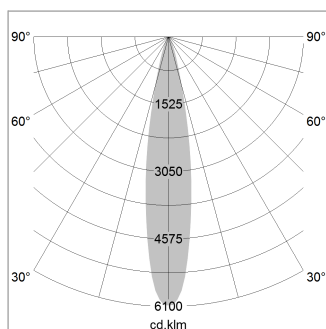

Ontero ID

Article number: 20620071

LIGHT TECHNOLOGY

LED	COB
Light colour	SpecialMeat
Luminous flux	1350 lm
System power	23 W
Luminaire Efficiency	58 lm/W
Reflector	Spot
Beam angle	20°

LUMINAIRE

Rotation angle	330°
Swivel angle	90°
Weight	1.3 kg
Protection rating . class	IP 20 . I
Luminaire colour	stratowhite

OPTIONAL

RAL-colours, NCS-colours (powder coating or wet spraying) on inquiry, surface alloys on inquiry, honeycomb louver

Surface-mounted luminaire with LED, rated life of the LED L80/B10 > 50000 h, chromaticity tolerance 2 SDCM (initial), LED hybrid technology, 3D silicone lens to reduce the proportion of scattered light, reflector with circular light distribution pattern, reflector pure aluminium 99,99% in MIRO-Silver®, segmented and faceted, exchangeable reflector unit in high-sheen black plastic, with glass cover, rotation angle 330°, swivel angle 90°, luminaire housing die-cast aluminium, powder-coated, stratowhite

1.0 m	0.34	7850.0
2.0 m	0.68	1963.0
3.0 m	1.02	873.0
4.0 m	1.36	491.0
5.0 m	1.70	314.0
	Ø (m)	E0(0°)(lx)