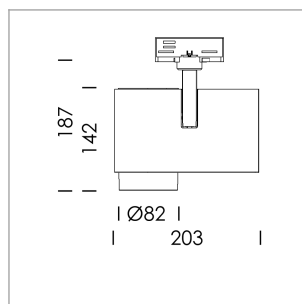

Ontero ID

Article number: 20620080

LIGHT TECHNOLOGY

LED	COB
Light colour	Fish-Seafood
Luminous flux	2470 lm
System power	41 W
Luminaire Efficiency	60 lm/W
Reflector	Spot
Beam angle	20°

LUMINAIRE

Rotation angle	330°
Swivel angle	90°
Weight	1.3 kg
Protection rating . class	IP 20 . I
Luminaire colour	stratoblack

OPTIONAL

RAL-colours, NCS-colours (powder coating or wet spraying) on inquiry, surface alloys on inquiry, honeycomb louver

Surface-mounted luminaire with LED, rated life of the LED L80/B10 > 50000 h, chromaticity tolerance 2 SDCM (initial), LED hybrid technology, 3D silicone lens to reduce the proportion of scattered light, reflector with circular light distribution pattern, reflector pure aluminium 99,99% in MIRO-Silver®, segmented and faceted, exchangeable reflector unit in high-sheen black plastic, with glass cover, rotation angle 330°, swivel angle 90°, luminaire housing die-cast aluminium, powder-coated, stratoblack