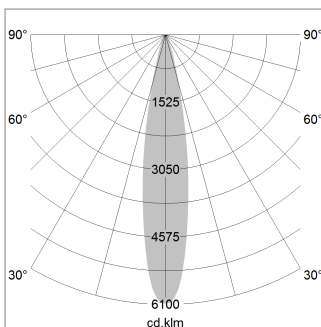

### LIGHT TECHNOLOGY

LED	COB
Light colour	GoldenBread
Luminous flux	3680 lm
System power	41 W
Luminaire Efficiency	90 lm/W
Reflector	Spot
Beam angle	20°

### LUMINAIRE

Rotation angle	330°
Swivel angle	90°
Weight	1.3 kg
Protection rating . class	IP 20 . I
Luminaire colour	stratoblack

### OPTIONAL

RAL-colours, NCS-colours (powder coating or wet spraying) on inquiry, surface alloys on inquiry, honeycomb louver

Surface-mounted luminaire with LED, rated life of the LED L80/B10 > 50000 h, chromaticity tolerance 3 SDCM (initial), LED hybrid technology, 3D silicone lens to reduce the proportion of scattered light, reflector with circular light distribution pattern, reflector pure aluminium 99,99% in MIRO-Silver®, segmented and faceted, exchangeable reflector unit in high-sheen black plastic, with glass cover, rotation angle 330°, swivel angle 90°, luminaire housing die-cast aluminium, powder-coated, stratoblack

1.0 m	0.34	22391.3
2.0 m	0.68	5597.8
3.0 m	1.02	2487.9
4.0 m	1.36	1399.5
5.0 m	1.70	895.7
	Ø (m)	E0(0°) [lx]