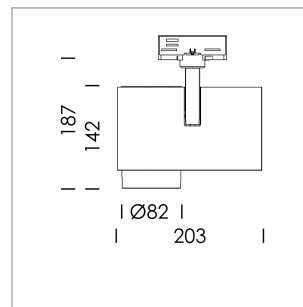

Ontero ID

Article number: 20620082

LIGHT TECHNOLOGY

LED	COB
Light colour	GoldenBread
Luminous flux	3680 lm
System power	41 W
Luminaire Efficiency	90 lm/W
Reflector	Spot
Beam angle	20°

LUMINAIRE

Rotation angle	330°
Swivel angle	90°
Weight	1.3 kg
Protection rating . class	IP 20 . I
Luminaire colour	stratoblack

OPTIONAL

RAL-colours, NCS-colours (powder coating or wet spraying) on inquiry, surface alloys on inquiry, honeycomb louver

Surface-mounted luminaire with LED, rated life of the LED L80/B10 > 50000 h, chromaticity tolerance 3 SDCM (initial), LED hybrid technology, 3D silicone lens to reduce the proportion of scattered light, reflector with circular light distribution pattern, reflector pure aluminium 99,99% in MIRO-Silver®, segmented and faceted, exchangeable reflector unit in high-sheen black plastic, with glass cover, rotation angle 330°, swivel angle 90°, luminaire housing die-cast aluminium, powder-coated, stratoblack

Multiadapter black, inclusive driver unit: 220-240 V~ / 50-60 Hz, max. 22 luminaires per circuit (B16A fuse)

Note: All data are typical values. System features may change with product improvements due to technical advances. Errors excepted.