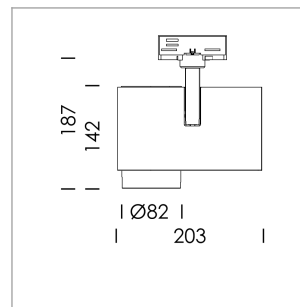

### LIGHT TECHNOLOGY

LED	COB
Light colour	SpecialMeat
Luminous flux	2100 lm
System power	41 W
Luminaire Efficiency	51 lm/W
Reflector	Spot
Beam angle	20°

### LUMINAIRE

Rotation angle	330°
Swivel angle	90°
Weight	1.3 kg
Protection rating . class	IP 20 . I
Luminaire colour	stratoblack

### OPTIONAL

RAL-colours, NCS-colours (powder coating or wet spraying) on inquiry, surface alloys on inquiry, honeycomb louver

Surface-mounted luminaire with LED, rated life of the LED L80/B10 > 50000 h, chromaticity tolerance 2 SDCM (initial), LED hybrid technology, 3D silicone lens to reduce the proportion of scattered light, reflector with circular light distribution pattern, reflector pure aluminium 99,99% in MIRO-Silver®, segmented and faceted, exchangeable reflector unit in high-sheen black plastic, with glass cover, rotation angle 330°, swivel angle 90°, luminaire housing die-cast aluminium, powder-coated, stratoblack

1.0 m	0.34	12777.7
2.0 m	0.68	3194.4
3.0 m	1.02	1419.7
4.0 m	1.36	798.6
5.0 m	1.70	511.1
	Ø (m)	E0(0°) [lx]