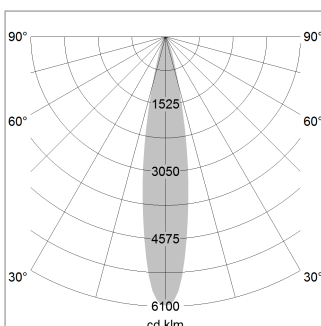

### LUMINAIRE

Rotation angle	330°
Swivel angle	90°
Weight	1.3 kg
Protection rating . class	IP 20 . I
Luminaire colour	stratoblack

### OPTIONAL

RAL-colours, NCS-colours (powder coating or wet spraying) on inquiry, surface alloys on inquiry, honeycomb louver

Surface-mounted luminaire with LED, rated life of the LED L80/B10 > 50000 h, chromaticity tolerance 2 SDCM (initial), LED hybrid technology, 3D silicone lens to reduce the proportion of scattered light, reflector with circular light distribution pattern, reflector pure aluminium 99,99% in MIRO-Silver®, segmented and faceted, exchangeable reflector unit in high-sheen black plastic, with glass cover, rotation angle 330°, swivel angle 90°, luminaire housing die-cast aluminium, powder-coated, stratoblack

1.0 m	0.34	12777.7
2.0 m	0.68	3194.4
3.0 m	1.02	1419.7
4.0 m	1.36	798.6
5.0 m	1.70	511.1
	Ø (m)	E0(0°) [lx]