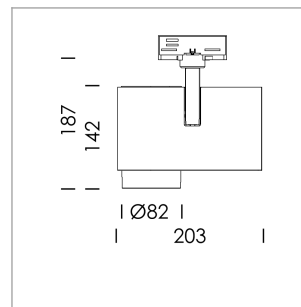

Ontero ID

Article number: 20620092

LIGHT TECHNOLOGY

LED	COB
Light colour	Fish-Seafood
Luminous flux	2470 lm
System power	41 W
Luminaire Efficiency	60 lm/W
Reflector	Spot
Beam angle	20°

LUMINAIRE

Rotation angle	330°
Swivel angle	90°
Weight	1.3 kg
Protection rating . class	IP 20 . I
Luminaire colour	stratosilver

OPTIONAL

RAL-colours, NCS-colours (powder coating or wet spraying) on inquiry, surface alloys on inquiry, honeycomb louver

Surface-mounted luminaire with LED, rated life of the LED L80/B10 > 50000 h, chromaticity tolerance 2 SDCM (initial), LED hybrid technology, 3D silicone lens to reduce the proportion of scattered light, reflector with circular light distribution pattern, reflector pure aluminium 99,99% in MIRO-Silver®, segmented and faceted, exchangeable reflector unit in high-sheen black plastic, with glass cover, rotation angle 330°, swivel angle 90°, luminaire housing die-cast aluminium, powder-coated, stratosilver

1.0 m	0.34	15029.0
2.0 m	0.68	3757.2
3.0 m	1.02	1669.9
4.0 m	1.36	939.3
5.0 m	1.70	601.2
	Ø (m)	E0(0°) [lx]