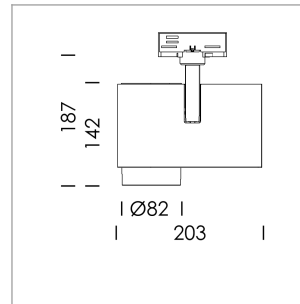

Ontero ID

Article number: 20620095

LIGHT TECHNOLOGY

LED	COB
Light colour	SpecialMeat
Luminous flux	2100 lm
System power	41 W
Luminaire Efficiency	51 lm/W
Reflector	Spot
Beam angle	20°

LUMINAIRE

Rotation angle	330°
Swivel angle	90°
Weight	1.3 kg
Protection rating . class	IP 20 . I
Luminaire colour	stratosilver

OPTIONAL

RAL-colours, NCS-colours (powder coating or wet spraying) on inquiry, surface alloys on inquiry, honeycomb louver

Surface-mounted luminaire with LED, rated life of the LED L80/B10 > 50000 h, chromaticity tolerance 2 SDCM (initial), LED hybrid technology, 3D silicone lens to reduce the proportion of scattered light, reflector with circular light distribution pattern, reflector pure aluminium 99,99% in MIRO-Silver®, segmented and faceted, exchangeable reflector unit in high-sheen black plastic, with glass cover, rotation angle 330°, swivel angle 90°, luminaire housing die-cast aluminium, powder-coated, stratosilver

Multiadapter black, inclusive driver unit: 220-240 V~ / 50-60 Hz, max. 22 luminaires per circuit (B16A fuse)

Note: All data are typical values. System features may change with product improvements due to technical advances. Errors excepted.