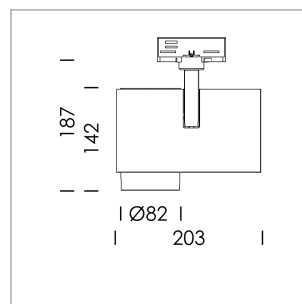

Ontero ID

Article number: 20620106

LIGHT TECHNOLOGY

LED	COB
Light colour	GoldenBread
Luminous flux	3680 lm
System power	41 W
Luminaire Efficiency	90 lm/W
Reflector	Spot
Beam angle	20°

LUMINAIRE

Rotation angle	330°
Swivel angle	90°
Weight	1.3 kg
Protection rating . class	IP 20 . I
Luminaire colour	stratowhite

OPTIONAL

RAL-colours, NCS-colours (powder coating or wet spraying) on inquiry, surface alloys on inquiry, honeycomb louver

Surface-mounted luminaire with LED, rated life of the LED L80/B10 > 50000 h, chromaticity tolerance 3 SDCM (initial), LED hybrid technology, 3D silicone lens to reduce the proportion of scattered light, reflector with circular light distribution pattern, reflector pure aluminium 99,99% in MIRO-Silver®, segmented and faceted, exchangeable reflector unit in high-sheen black plastic, with glass cover, rotation angle 330°, swivel angle 90°, luminaire housing die-cast aluminium, powder-coated, stratowhite

1.0 m	0.34	22391.3
2.0 m	0.68	5597.8
3.0 m	1.02	2487.9
4.0 m	1.36	1399.5
5.0 m	1.70	895.7
	Ø (m)	E0(0°) [lx]