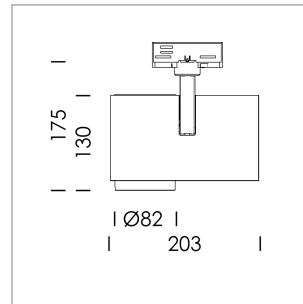

Ontero ID

Article number: 20630023

LIGHT TECHNOLOGY

LED	COB
Light colour	SpecialMeat
Luminous flux	940 lm
System power	15 W
Luminaire Efficiency	59 lm/W
Reflector	Medium
Beam angle	25°

LUMINAIRE

Rotation angle	330°
Swivel angle	90°
Weight	1.3 kg
Protection rating . class	IP 20 . I
Luminaire colour	stratosilver

OPTIONAL

RAL-colours, NCS-colours (powder coating or wet spraying) on inquiry, surface alloys on inquiry, honeycomb louver

Surface-mounted luminaire with LED, rated life of the LED L80/B10 > 50000 h, chromaticity tolerance 2 SDCM (initial), LED hybrid technology, 3D silicone lens to reduce the proportion of scattered light, reflector with circular light distribution pattern, reflector pure aluminium 99,99% in MIRO-Silver®, segmented and faceted, exchangeable reflector unit in high-sheen black plastic, with glass cover, rotation angle 330°, swivel angle 90°, luminaire housing die-cast aluminium, powder-coated, stratosilver

Multiadapter black, inclusive driver unit: 220-240 V~ / 50-60 Hz, max. 34 luminaires per circuit (B16A fuse)

Note: All data are typical values. System features may change with product improvements due to technical advances. Errors excepted.