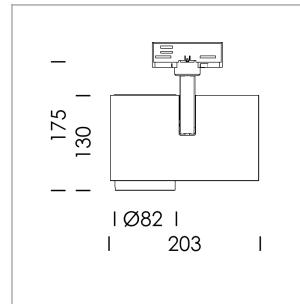

Ontero ID

Article number: 20630080

LIGHT TECHNOLOGY

LED	COB
Light colour	Fish-Seafood
Luminous flux	2440 lm
System power	41 W
Luminaire Efficiency	59 lm/W
Reflector	Medium
Beam angle	25°

LUMINAIRE

Rotation angle	330°
Swivel angle	90°
Weight	1.3 kg
Protection rating . class	IP 20 . I
Luminaire colour	stratoblack

OPTIONAL

RAL-colours, NCS-colours (powder coating or wet spraying) on inquiry, surface alloys on inquiry, honeycomb louver

Surface-mounted luminaire with LED, rated life of the LED L80/B10 > 50000 h, chromaticity tolerance 2 SDCM (initial), LED hybrid technology, 3D silicone lens to reduce the proportion of scattered light, reflector with circular light distribution pattern, reflector pure aluminium 99,99% in MIRO-Silver®, segmented and faceted, exchangeable reflector unit in high-sheen black plastic, with glass cover, rotation angle 330°, swivel angle 90°, luminaire housing die-cast aluminium, powder-coated, stratoblack