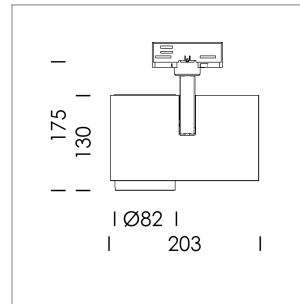

Ontero ID

Article number: 20640037

LIGHT TECHNOLOGY

LED	COB
Light colour	830
Luminous flux	3040 lm
System power	23 W
Luminaire Efficiency	130 lm/W
Reflector	Flood
Beam angle	44°

LUMINAIRE

Rotation angle	330°
Swivel angle	90°
Weight	1.3 kg
Protection rating . class	IP 20 . I
Luminaire colour	stratoblack

OPTIONAL

RAL-colours, NCS-colours (powder coating or wet spraying) on inquiry, surface alloys on inquiry, honeycomb louver

Surface-mounted luminaire with LED, rated life of the LED L80/B10 > 50000 h, colour rendering index CRI > 80, chromaticity tolerance 2 SDCM (initial), reflector with circular light distribution pattern, reflector pure aluminium 99,99% in MIRO-Silver®, segmented and faceted, exchangeable reflector unit in high-sheen black plastic, with glass cover, rotation angle 330°, swivel angle 90°, luminaire housing die-cast aluminium, powder-coated, stratoblack