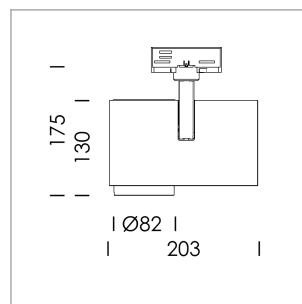

Ontero ID

Article number: 20640082

LIGHT TECHNOLOGY

LED	COB
Light colour	GoldenBread
Luminous flux	3770 lm
System power	41 W
Luminaire Efficiency	92 lm/W
Reflector	Flood
Beam angle	44°

LUMINAIRE

Rotation angle	330°
Swivel angle	90°
Weight	1.3 kg
Protection rating . class	IP 20 . I
Luminaire colour	stratoblack

OPTIONAL

RAL-colours, NCS-colours (powder coating or wet spraying) on inquiry, surface alloys on inquiry, honeycomb louver

Surface-mounted luminaire with LED, rated life of the LED L80/B10 > 50000 h, chromaticity tolerance 3 SDCM (initial), reflector with circular light distribution pattern, reflector pure aluminium 99,99% in MIRO-Silver®, segmented and faceted, exchangeable reflector unit in high-sheen black plastic, with glass cover, rotation angle 330°, swivel angle 90°, luminaire housing die-cast aluminium, powder-coated, stratoblack