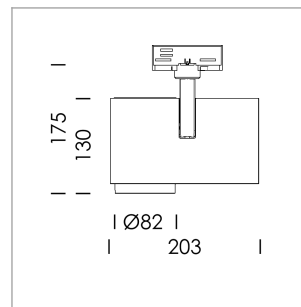

Ontero ID

Article number: 20650047

LIGHT TECHNOLOGY

LED	COB
Light colour	SpecialMeat
Luminous flux	1330 lm
System power	23 W
Luminaire Efficiency	57 lm/W
Reflector	OvalBasic
Beam angle	60° x 40°

LUMINAIRE

Rotation angle	330°
Swivel angle	90°
Weight	1.3 kg
Protection rating . class	IP 20 . I
Luminaire colour	stratoblack

OPTIONAL

RAL-colours, NCS-colours (powder coating or wet spraying) on inquiry, surface alloys on inquiry, honeycomb louver

Surface-mounted luminaire with LED, rated life of the LED L80/B10 > 50000 h, chromaticity tolerance 2 SDCM (initial), LED hybrid technology, 3D silicone lens to reduce the proportion of scattered light, reflector with oval light distribution pattern, reflector pure aluminium 99,99% in MIRO-Silver®, segmented, exchangeable reflector unit in high-sheen black plastic, with glass cover, rotation angle 330°, swivel angle 90°, luminaire housing die-cast aluminium, powder-coated, stratoblack

Multiadapter black, inclusive driver unit: 220-240 V~ / 50-60 Hz, max. 34 luminaires per circuit (B16A fuse)

Note: All data are typical values. System features may change with product improvements due to technical advances. Errors excepted.