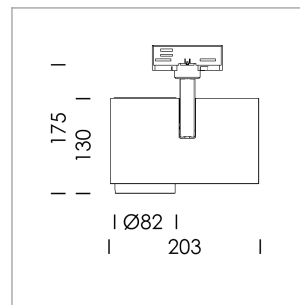

Ontero ID

Article number: 20650071

LIGHT TECHNOLOGY

LED	COB
Light colour	SpecialMeat
Luminous flux	1330 lm
System power	23 W
Luminaire Efficiency	57 lm/W
Reflector	OvalBasic
Beam angle	60° x 40°

LUMINAIRE

Rotation angle	330°
Swivel angle	90°
Weight	1.3 kg
Protection rating . class	IP 20 . I
Luminaire colour	stratowhite

OPCJA

RAL-colours, NCS-colours (powder coating or wet spraying) on inquiry, surface alloys on inquiry, honeycomb louver

Surface-mounted luminaire with LED, rated life of the LED L80/B10 > 50000 h, chromaticity tolerance 2 SDCM (initial), LED hybrid technology, 3D silicone lens to reduce the proportion of scattered light, reflector with oval light distribution pattern, reflector pure aluminium 99,99% in MIRO-Silver®, segmented, exchangeable reflector unit in high-sheen black plastic, with glass cover, rotation angle 330°, swivel angle 90°, luminaire housing die-cast aluminium, powder-coated, stratowhite

Multiadapter black, inclusive driver unit: 220-240 V~ / 50-60 Hz, max. 34 luminaires per circuit (B16A fuse)

Note: All data are typical values. System features may change with product improvements due to technical advances. Errors excepted.