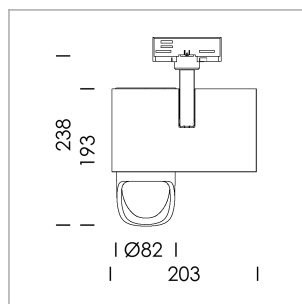

Ontero ID

Article number: 20660013

LIGHT TECHNOLOGY

LED	COB
Light colour	830
Luminous flux	2110 lm
System power	15 W
Luminaire Efficiency	159 lm/W
Reflector	WallBeam

LUMINAIRE

Rotation angle	330°
Swivel angle	90°
Weight	1.3 kg
Protection rating . class	IP 20 . I
Luminaire colour	stratosilver

OPCJA

RAL-colours, NCS-colours (powder coating or wet spraying) on inquiry, surface alloys on inquiry, honeycomb louver

Surface-mounted luminaire with LED, rated life of the LED L80/B10 > 50000 h, colour rendering index CRI > 80, chromaticity tolerance 2 SDCM (initial), reflector with asymmetrical light distribution pattern, primary reflector and kick reflector 99% pure aluminium in MIRO-Silver®, attachment with kick reflector to the ceiling approach of the light cone, exchangeable reflector unit in high-sheen black plastic, with glass cover, rotation angle 330°, swivel angle 90°, luminaire housing die-cast aluminium, powder-coated, stratosilver