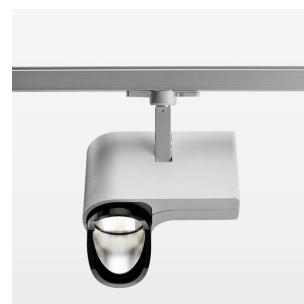

Ontero ID

Article number: 20660013

LIGHT TECHNOLOGY

LED	COB
Light colour	830
Luminous flux	2110 lm
System power	15 W
Luminaire Efficiency	159 lm/W
Reflector	WallBeam

LUMINAIRE

Rotation angle	330°
Swivel angle	90°
Weight	1.3 kg
Protection rating . class	IP 20 . I
Luminaire colour	stratosilver

OPCJA

RAL-colours, NCS-colours (powder coating or wet spraying) on inquiry, surface alloys on inquiry, honeycomb louver

Surface-mounted luminaire with LED, rated life of the LED L80/B10 > 50000 h, colour rendering index CRI > 80, chromaticity tolerance 2 SDCM (initial), reflector with asymmetrical light distribution pattern, primary reflector and kick reflector 99% pure aluminium in MIRO-Silver®, attachment with kick reflector to the ceiling approach of the light cone, exchangeable reflector unit in high-sheen black plastic, with glass cover, rotation angle 330°, swivel angle 90°, luminaire housing die-cast aluminium, powder-coated, stratosilver