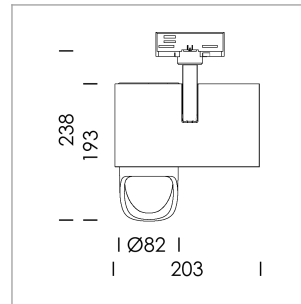

Ontero ID

Article number: 20660030

LIGHT TECHNOLOGY

LED	COB
Light colour	BeCool
Luminous flux	1410 lm
System power	15 W
Luminaire Efficiency	94 lm/W
Reflector	WallBeam

LUMINAIRE

Rotation angle	330°
Swivel angle	90°
Weight	1.3 kg
Protection rating . class	IP 20 . I
Luminaire colour	stratowhite

OPCJA

RAL-colours, NCS-colours (powder coating or wet spraying) on inquiry, surface alloys on inquiry, honeycomb louver

Surface-mounted luminaire with LED, rated life of the LED L80/B10 > 50000 h, colour rendering index CRI > 96, chromaticity tolerance 3 SDCM (initial), reflector with asymmetrical light distribution pattern, primary reflector and kick reflector 99% pure aluminium in MIRO-Silver®, attachment with kick reflector to the ceiling approach of the light cone, exchangeable reflector unit in high-sheen black plastic, with glass cover, rotation angle 330°, swivel angle 90°, luminaire housing die-cast aluminium, powder-coated, stratowhite