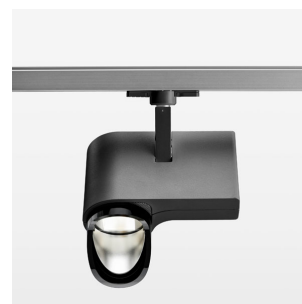

### LIGHT TECHNOLOGY

LED	COB
Light colour	835
Luminous flux	3020 lm
System power	23 W
Luminaire Efficiency	148 lm/W
Reflector	WallBeam

### LUMINAIRE

Rotation angle	330°
Swivel angle	90°
Weight	1.3 kg
Protection rating . class	IP 20 . I
Luminaire colour	stratoblack

### OPCJA

RAL-colours, NCS-colours (powder coating or wet spraying) on inquiry, surface alloys on inquiry, honeycomb louver

Surface-mounted luminaire with LED, rated life of the LED L80/B10 > 50000 h, colour rendering index CRI > 80, chromaticity tolerance 2 SDCM (initial), reflector with asymmetrical light distribution pattern, primary reflector and kick reflector 99% pure aluminium in MIRO-Silver®, attachment with kick reflector to the ceiling approach of the light cone, exchangeable reflector unit in high-sheen black plastic, with glass cover, rotation angle 330°, swivel angle 90°, luminaire housing die-cast aluminium, powder-coated, stratoblack