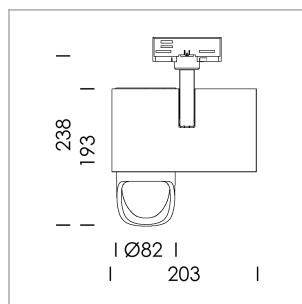

Ontero ID

Article number: 20660038

LIGHT TECHNOLOGY

LED	COB
Light colour	835
Luminous flux	3020 lm
System power	23 W
Luminaire Efficiency	148 lm/W
Reflector	WallBeam

LUMINAIRE

Rotation angle	330°
Swivel angle	90°
Weight	1.3 kg
Protection rating . class	IP 20 . I
Luminaire colour	stratoblack

OPCJA

RAL-colours, NCS-colours (powder coating or wet spraying) on inquiry, surface alloys on inquiry, honeycomb louver

Surface-mounted luminaire with LED, rated life of the LED L80/B10 > 50000 h, colour rendering index CRI > 80, chromaticity tolerance 2 SDCM (initial), reflector with asymmetrical light distribution pattern, primary reflector and kick reflector 99% pure aluminium in MIRO-Silver®, attachment with kick reflector to the ceiling approach of the light cone, exchangeable reflector unit in high-sheen black plastic, with glass cover, rotation angle 330°, swivel angle 90°, luminaire housing die-cast aluminium, powder-coated, stratoblack

Multiadapter black, inclusive driver unit: 220-240 V~ / 50-60 Hz, max. 34 luminaires per circuit (B16A fuse)

Note: All data are typical values. System features may change with product improvements due to technical advances. Errors excepted.