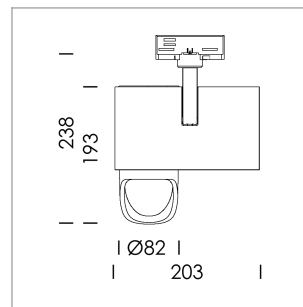

Ontero ID

Article number: 20660041

LIGHT TECHNOLOGY

LED	COB
Light colour	BeColor
Luminous flux	2160 lm
System power	23 W
Luminaire Efficiency	94 lm/W
Reflector	WallBeam

LUMINAIRE

Rotation angle	330°
Swivel angle	90°
Weight	1.3 kg
Protection rating . class	IP 20 . I
Luminaire colour	stratoblack

OPCJA

RAL-colours, NCS-colours (powder coating or wet spraying) on inquiry, surface alloys on inquiry, honeycomb louver

Surface-mounted luminaire with LED, rated life of the LED L80/B10 > 50000 h, colour rendering index CRI > 96, chromaticity tolerance 2 SDCM (initial), reflector with asymmetrical light distribution pattern, primary reflector and kick reflector 99% pure aluminium in MIRO-Silver®, attachment with kick reflector to the ceiling approach of the light cone, exchangeable reflector unit in high-sheen black plastic, with glass cover, rotation angle 330°, swivel angle 90°, luminaire housing die-cast aluminium, powder-coated, stratoblack