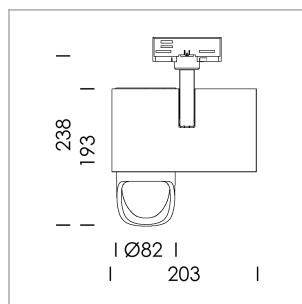

Ontero ID

Article number: 20660042

LIGHT TECHNOLOGY

LED	COB
Light colour	BeCool
Luminous flux	2060 lm
System power	23 W
Luminaire Efficiency	90 lm/W
Reflector	WallBeam

LUMINAIRE

Rotation angle	330°
Swivel angle	90°
Weight	1.3 kg
Protection rating . class	IP 20 . I
Luminaire colour	stratoblack

OPCJA

RAL-colours, NCS-colours (powder coating or wet spraying) on inquiry, surface alloys on inquiry, honeycomb louver

Surface-mounted luminaire with LED, rated life of the LED L80/B10 > 50000 h, colour rendering index CRI > 96, chromaticity tolerance 3 SDCM (initial), reflector with asymmetrical light distribution pattern, primary reflector and kick reflector 99% pure aluminium in MIRO-Silver®, attachment with kick reflector to the ceiling approach of the light cone, exchangeable reflector unit in high-sheen black plastic, with glass cover, rotation angle 330°, swivel angle 90°, luminaire housing die-cast aluminium, powder-coated, stratoblack