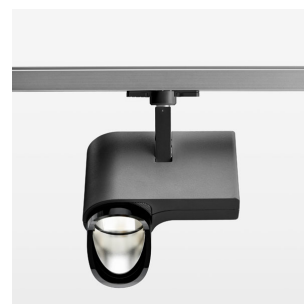

Ontero ID

Article number: 20660042

LIGHT TECHNOLOGY

LED	COB
Light colour	BeCool
Luminous flux	2060 lm
System power	23 W
Luminaire Efficiency	90 lm/W
Reflector	WallBeam

LUMINAIRE

Rotation angle	330°
Swivel angle	90°
Weight	1.3 kg
Protection rating . class	IP 20 . I
Luminaire colour	stratoblack

OPCJA

RAL-colours, NCS-colours (powder coating or wet spraying) on inquiry, surface alloys on inquiry, honeycomb louver

Surface-mounted luminaire with LED, rated life of the LED L80/B10 > 50000 h, colour rendering index CRI > 96, chromaticity tolerance 3 SDCM (initial), reflector with asymmetrical light distribution pattern, primary reflector and kick reflector 99% pure aluminium in MIRO-Silver®, attachment with kick reflector to the ceiling approach of the light cone, exchangeable reflector unit in high-sheen black plastic, with glass cover, rotation angle 330°, swivel angle 90°, luminaire housing die-cast aluminium, powder-coated, stratoblack