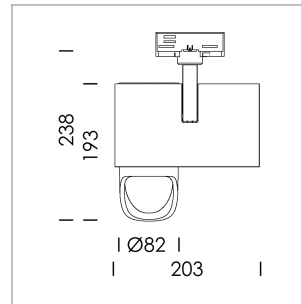

Ontero ID

Article number: 20660047

LIGHT TECHNOLOGY

LED	COB
Light colour	SpecialMeat
Luminous flux	1360 lm
System power	23 W
Luminaire Efficiency	67 lm/W
Reflector	WallBeam

LUMINAIRE

Rotation angle	330°
Swivel angle	90°
Weight	1.3 kg
Protection rating . class	IP 20 . I
Luminaire colour	stratoblack

OPCJA

RAL-colours, NCS-colours (powder coating or wet spraying) on inquiry, surface alloys on inquiry, honeycomb louver

Surface-mounted luminaire with LED, rated life of the LED L80/B10 > 50000 h, chromaticity tolerance 2 SDCM (initial), reflector with asymmetrical light distribution pattern, primary reflector and kick reflector 99% pure aluminium in MIRO-Silver®, attachment with kick reflector to the ceiling approach of the light cone, exchangeable reflector unit in high-sheen black plastic, with glass cover, rotation angle 330°, swivel angle 90°, luminaire housing die-cast aluminium, powder-coated, stratoblack