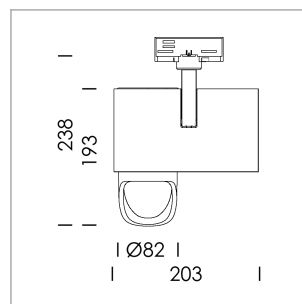

Ontero ID

Article number: 20660056

LIGHT TECHNOLOGY

LED	COB
Light colour	Fish-Seafood
Luminous flux	1480 lm
System power	23 W
Luminaire Efficiency	49 lm/W
Reflector	WallBeam

LUMINAIRE

Rotation angle	330°
Swivel angle	90°
Weight	1.3 kg
Protection rating . class	IP 20 . I
Luminaire colour	stratosilver

OPCJA

RAL-colours, NCS-colours (powder coating or wet spraying) on inquiry, surface alloys on inquiry, honeycomb louver

Surface-mounted luminaire with LED, rated life of the LED L80/B10 > 50000 h, chromaticity tolerance 2 SDCM (initial), reflector with asymmetrical light distribution pattern, primary reflector and kick reflector 99% pure aluminium in MIRO-Silver®, attachment with kick reflector to the ceiling approach of the light cone, exchangeable reflector unit in high-sheen black plastic, with glass cover, rotation angle 330°, swivel angle 90°, luminaire housing die-cast aluminium, powder-coated, stratosilver