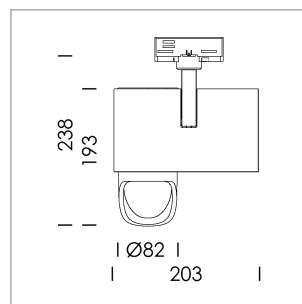

Ontero ID

Article number: 20660065

LIGHT TECHNOLOGY

LED	COB
Light colour	BeColor
Luminous flux	2160 lm
System power	23 W
Luminaire Efficiency	94 lm/W
Reflector	WallBeam

LUMINAIRE

Rotation angle	330°
Swivel angle	90°
Weight	1.3 kg
Protection rating . class	IP 20 . I
Luminaire colour	stratowhite

OPCJA

RAL-colours, NCS-colours (powder coating or wet spraying) on inquiry, surface alloys on inquiry, honeycomb louver

Surface-mounted luminaire with LED, rated life of the LED L80/B10 > 50000 h, colour rendering index CRI > 96, chromaticity tolerance 2 SDCM (initial), reflector with asymmetrical light distribution pattern, primary reflector and kick reflector 99% pure aluminium in MIRO-Silver®, attachment with kick reflector to the ceiling approach of the light cone, exchangeable reflector unit in high-sheen black plastic, with glass cover, rotation angle 330°, swivel angle 90°, luminaire housing die-cast aluminium, powder-coated, stratowhite

Multiadapter black, inclusive driver unit: 220-240 V~ / 50-60 Hz, max. 34 luminaires per circuit (B16A fuse)

Note: All data are typical values. System features may change with product improvements due to technical advances. Errors excepted.