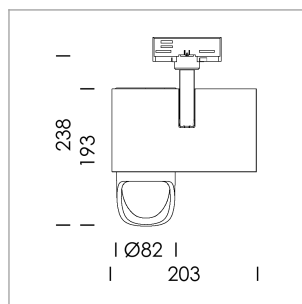

Ontero ID

Article number: 20660070

LIGHT TECHNOLOGY

LED	COB
Light colour	GoldenBread
Luminous flux	2370 lm
System power	23 W
Luminaire Efficiency	103 lm/W
Reflector	WallBeam

LUMINAIRE

Rotation angle	330°
Swivel angle	90°
Weight	1.3 kg
Protection rating . class	IP 20 . I
Luminaire colour	stratowhite

OPCJA

RAL-colours, NCS-colours (powder coating or wet spraying) on inquiry, surface alloys on inquiry, honeycomb louver

Surface-mounted luminaire with LED, rated life of the LED L80/B10 > 50000 h, chromaticity tolerance 3 SDCM (initial), reflector with asymmetrical light distribution pattern, primary reflector and kick reflector 99% pure aluminium in MIRO-Silver®, attachment with kick reflector to the ceiling approach of the light cone, exchangeable reflector unit in high-sheen black plastic, with glass cover, rotation angle 330°, swivel angle 90°, luminaire housing die-cast aluminium, powder-coated, stratowhite