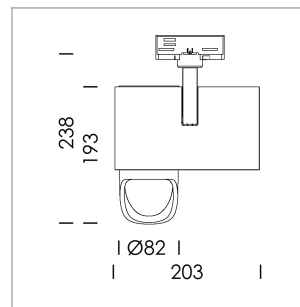

Ontero ID

Article number: 20660071

LIGHT TECHNOLOGY

LED	COB
Light colour	SpecialMeat
Luminous flux	1360 lm
System power	23 W
Luminaire Efficiency	67 lm/W
Reflector	WallBeam

LUMINAIRE

Rotation angle	330°
Swivel angle	90°
Weight	1.3 kg
Protection rating . class	IP 20 . I
Luminaire colour	stratowhite

OPCJA

RAL-colours, NCS-colours (powder coating or wet spraying) on inquiry, surface alloys on inquiry, honeycomb louver

Surface-mounted luminaire with LED, rated life of the LED L80/B10 > 50000 h, chromaticity tolerance 2 SDCM (initial), reflector with asymmetrical light distribution pattern, primary reflector and kick reflector 99% pure aluminium in MIRO-Silver®, attachment with kick reflector to the ceiling approach of the light cone, exchangeable reflector unit in high-sheen black plastic, with glass cover, rotation angle 330°, swivel angle 90°, luminaire housing die-cast aluminium, powder-coated, stratowhite

Multiadapter black, inclusive driver unit: 220-240 V~ / 50-60 Hz, max. 34 luminaires per circuit (B16A fuse)

Note: All data are typical values. System features may change with product improvements due to technical advances. Errors excepted.