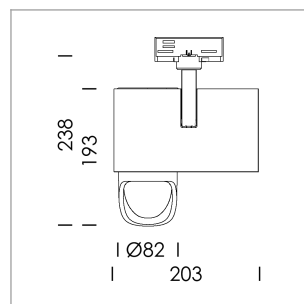

Ontero ID

Article number: 20660073

LIGHT TECHNOLOGY

LED	COB
Light colour	830
Luminous flux	4650 lm
System power	41 W
Luminaire Efficiency	113 lm/W
Reflector	WallBeam

LUMINAIRE

Rotation angle	330°
Swivel angle	90°
Weight	1.3 kg
Protection rating . class	IP 20 . I
Luminaire colour	stratoblack

OPCJA

RAL-colours, NCS-colours (powder coating or wet spraying) on inquiry, surface alloys on inquiry, honeycomb louver

Surface-mounted luminaire with LED, rated life of the LED L80/B10 > 50000 h, colour rendering index CRI > 80, chromaticity tolerance 2 SDCM (initial), reflector with asymmetrical light distribution pattern, primary reflector and kick reflector 99% pure aluminium in MIRO-Silver®, attachment with kick reflector to the ceiling approach of the light cone, exchangeable reflector unit in high-sheen black plastic, with glass cover, rotation angle 330°, swivel angle 90°, luminaire housing die-cast aluminium, powder-coated, stratoblack

Multiadapter black, inclusive driver unit: 220-240 V~ / 50-60 Hz, max. 22 luminaires per circuit (B16A fuse)

Note: All data are typical values. System features may change with product improvements due to technical advances. Errors excepted.