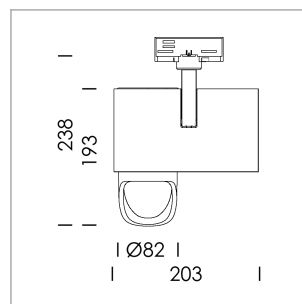

Ontero ID

Article number: 20660077

LIGHT TECHNOLOGY

LED	COB
Light colour	BeColor
Luminous flux	3300 lm
System power	41 W
Luminaire Efficiency	79 lm/W
Reflector	WallBeam

LUMINAIRE

Rotation angle	330°
Swivel angle	90°
Weight	1.3 kg
Protection rating . class	IP 20 . I
Luminaire colour	stratoblack

OPCJA

RAL-colours, NCS-colours (powder coating or wet spraying) on inquiry, surface alloys on inquiry, honeycomb louver

Surface-mounted luminaire with LED, rated life of the LED L80/B10 > 50000 h, colour rendering index CRI > 96, chromaticity tolerance 2 SDCM (initial), reflector with asymmetrical light distribution pattern, primary reflector and kick reflector 99% pure aluminium in MIRO-Silver®, attachment with kick reflector to the ceiling approach of the light cone, exchangeable reflector unit in high-sheen black plastic, with glass cover, rotation angle 330°, swivel angle 90°, luminaire housing die-cast aluminium, powder-coated, stratoblack